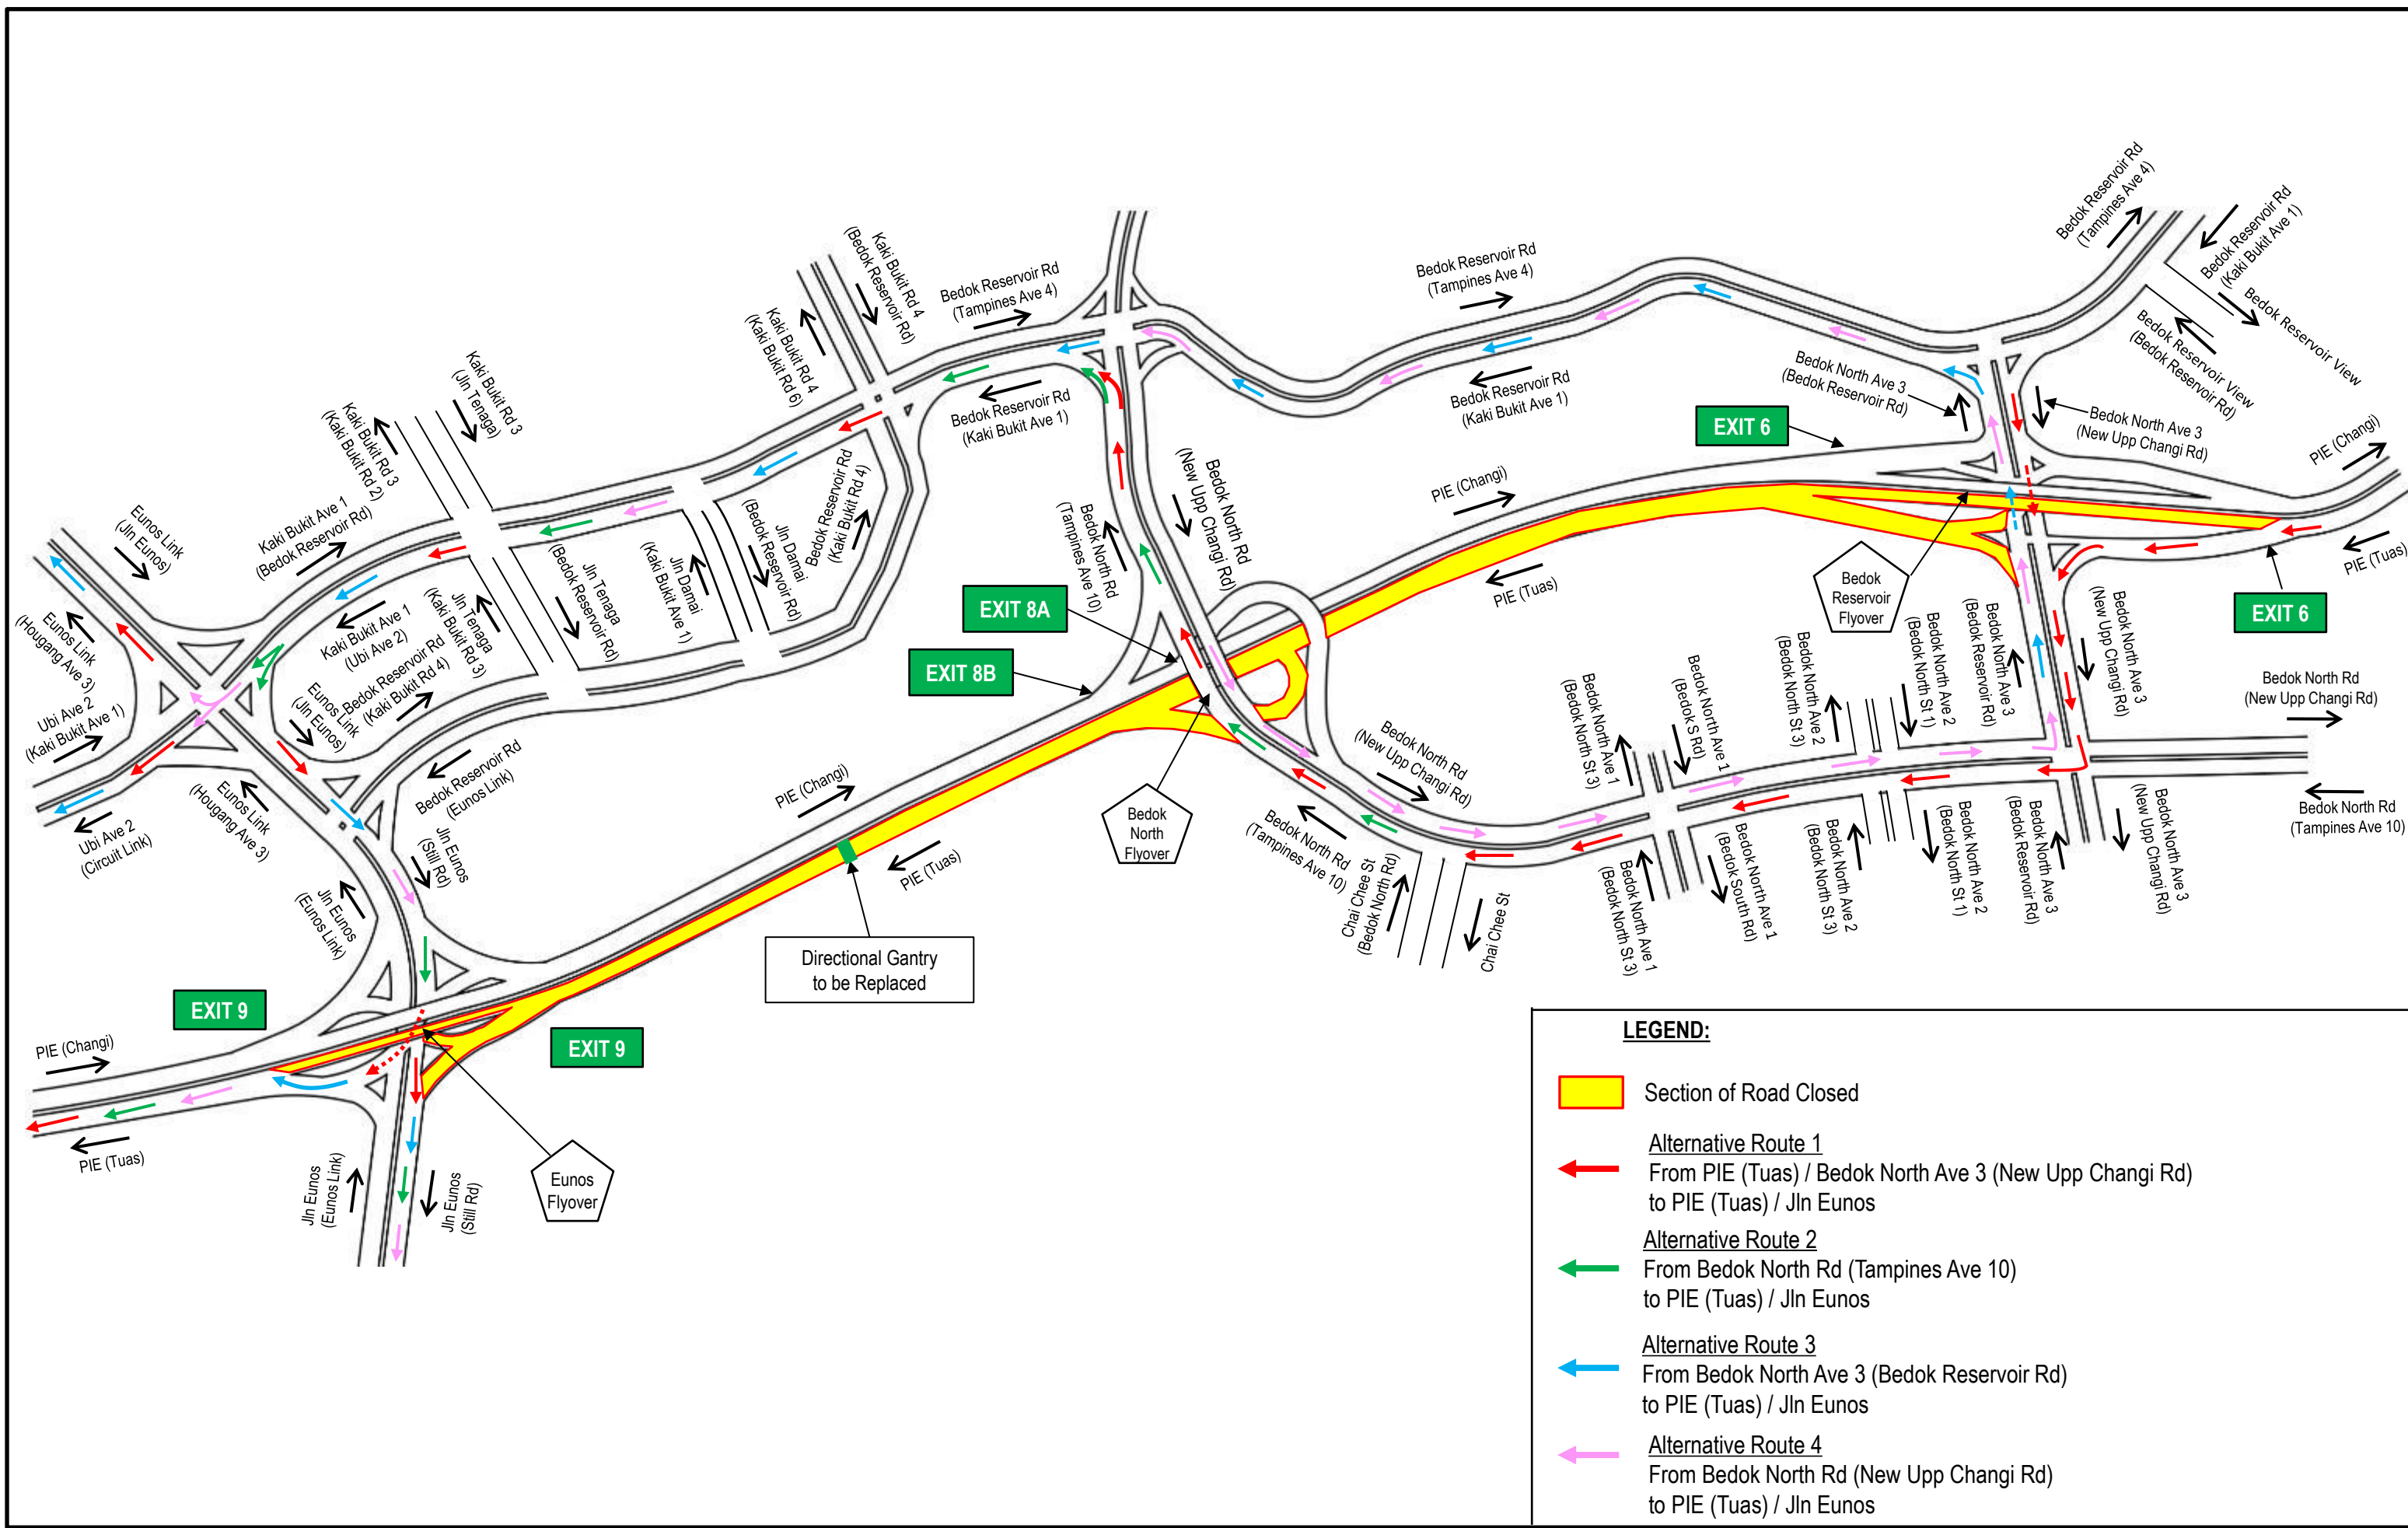

9 June 2026 to 13 June 2026

12.30am to 5.00am (daily)

LEGEND:

-  Section of Road Closed
- Alternative Route 1
 From PIE (Tuas) / Bedok North Ave 3 (New Upp Changi Rd) to PIE (Tuas) / Jln Eunos
- Alternative Route 2
 From Bedok North Rd (Tampines Ave 10) to PIE (Tuas) / Jln Eunos
- Alternative Route 3
 From Bedok North Ave 3 (Bedok Reservoir Rd) to PIE (Tuas) / Jln Eunos
- Alternative Route 4
 From Bedok North Rd (New Upp Changi Rd) to PIE (Tuas) / Jln Eunos